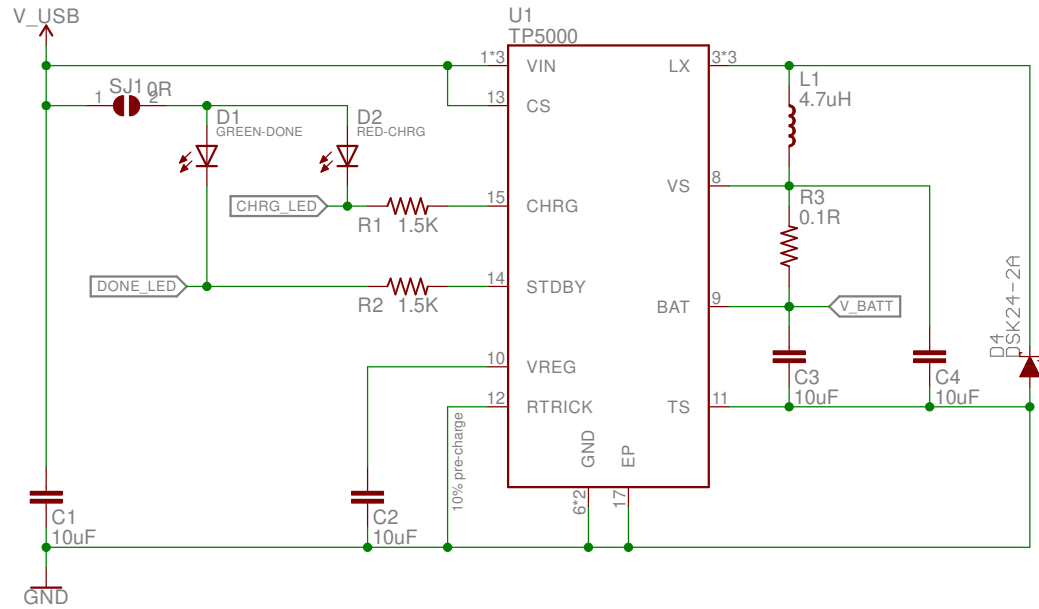

CHARGER

USB

BOOST CONVERTER

<VCC = V_BAT FROM THE GB SWITCH>
The boost converter provide 5V, stock display is not compatible, just IPS screens work.

TITLE:
GBC USB-C CHARGING KIT PRO

LICENCE:
<http://giltesa.com>

FILE: GBC USB-C Charging Kit Pro - **copy: V2.2**

Date: not saved! Sheet: 1/1