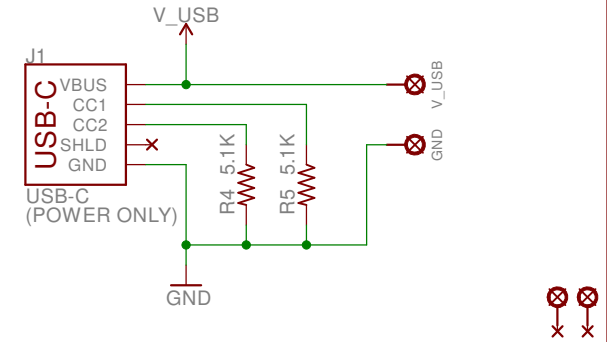

# BOOST CONVERTER

<VCC = V\_BAT FROM THE GB SWITCH>  
 The boost converter provide 5V, stock display is not compatible, just IPS screens work.

TITLE:  
**GBC USB-C CHARGING KIT PRO**

LICENCE:  
<http://giltesa.com>