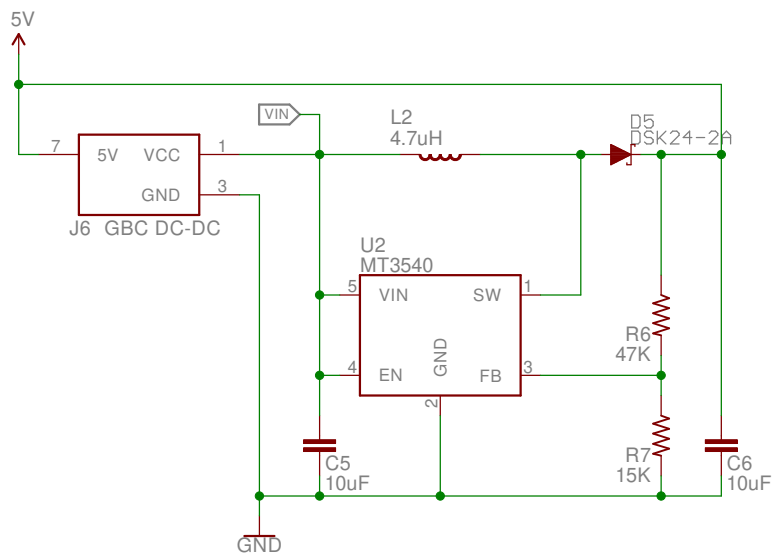

# BOOST CONVERTER

<VCC = V\_BAT FROM THE GB SWITCH>  
 The boost converter provide 5V, stock display is not compatible, just IPS screens work.

TITLE:  
**GBC USB-C CHARGING KIT PRO**

LICENCE:  
<http://giltesa.com>