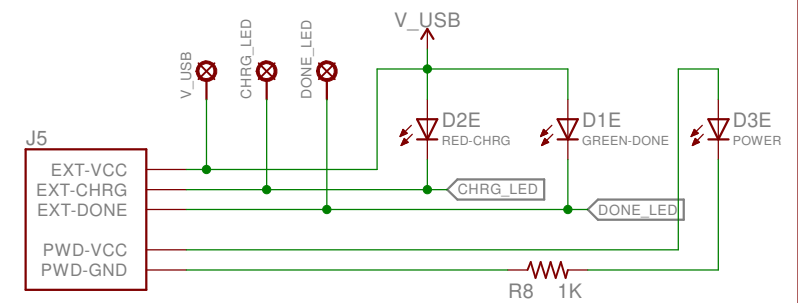

# CHARGER

# BOOST CONVERTER

<VCC = V\_BAT FROM THE GB SWITCH>  
 The boost converter provide 5V, stock display is not compatible, just IPS screens work.

TITLE:  
**GBC USB-C CHARGING KIT PRO**

LICENCE:  
<http://giltesa.com>