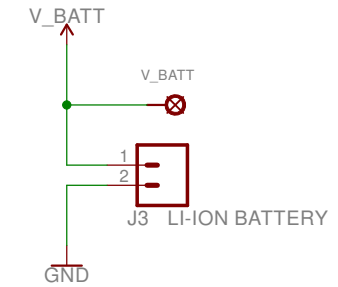

# BOOST CONVERTER

<VCC = V\_BAT FROM THE GB SWITCH>  
 The boost converter provide 5V, stock display is not compatible, just IPS screens work.

TITLE:  
**GBC USB-C CHARGING KIT PRO**

LICENCE:  
<http://giltesa.com>