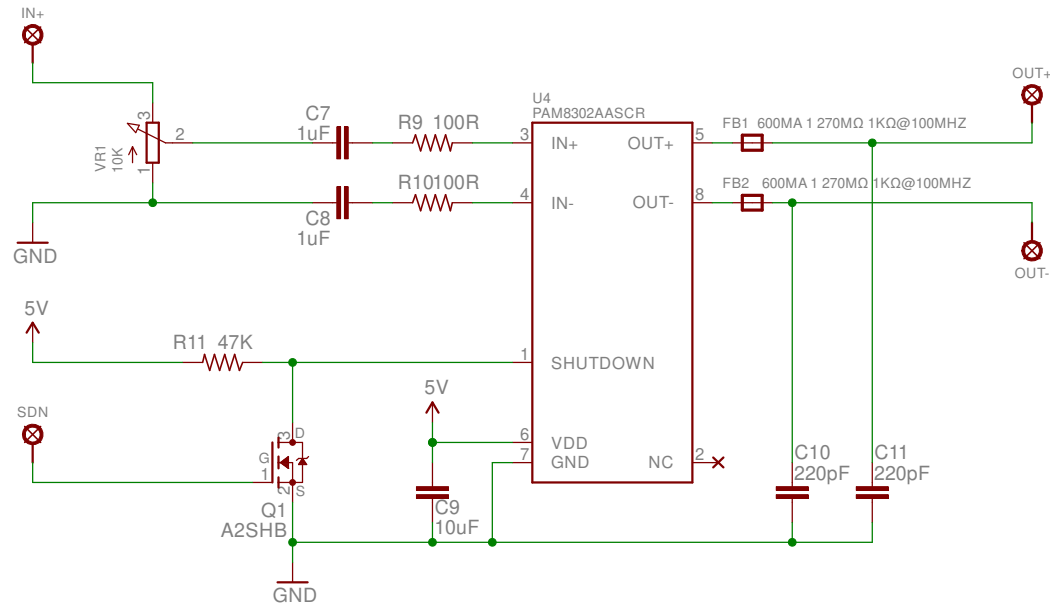

AUDIO AMPLIFIER

TITLE:
GBC USB-C CHARGING KIT PRO

LICENCE:
<http://giltesa.com>

FILE: GBC USB-C Charging Kit Pro - Copy: V2.2

Date: not saved!

Sheet: 1/1